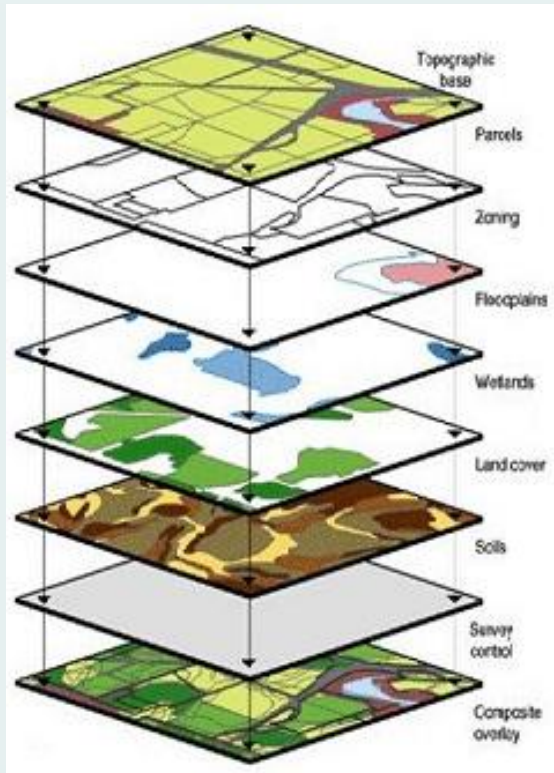

QGIS demonstration BSBI Sept 2016