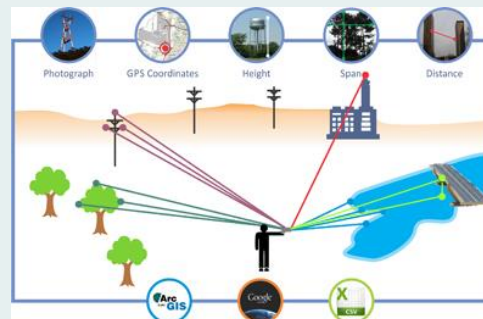

QGIS demonstration BSBI Sept 2016

FSC

BRINGING
ENVIRONMENTAL
UNDERSTANDING TO ALL

- QGIS website >>>
- OS OpenData >>>
- Natural England >>>
- Environment Agency >>>
- Other ad hoc >>>