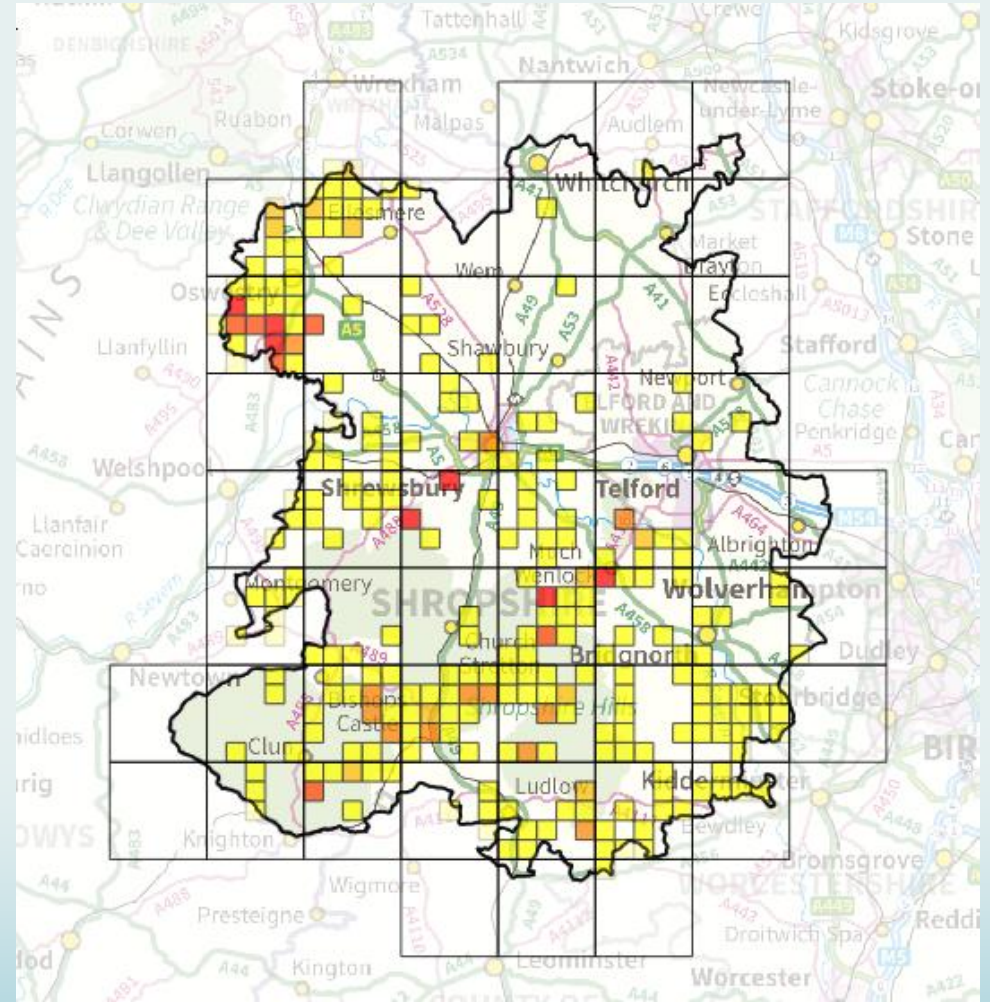

# QGIS demonstration BSBI Sept 2016

BRINGING ENVIRONMENTAL UNDERSTANDING TO ALL

# QGIS demonstration BSBI Sept 2016

**FSC**  
BRINGING  
ENVIRONMENTAL  
UNDERSTANDING TO ALL

**D M A P**  
*Distribution mapping software*

Agrostis vinealis (Brown Bent)

\* Free \*

\* Cross-platform \*

\* Open-source \*