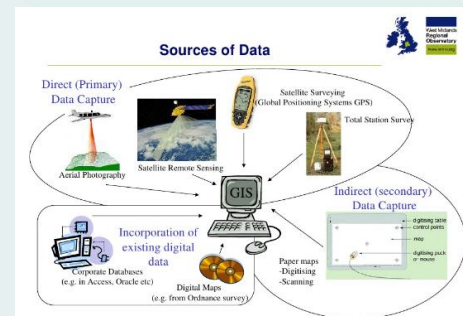

QGIS demonstration BSBI Sept 2016

FSC

BRINGING
ENVIRONMENTAL
UNDERSTANDING TO ALL

- QGIS website >>>
- OS OpenData >>>
- Natural England >>>
- Environment Agency >>>
- Other ad hoc >>>