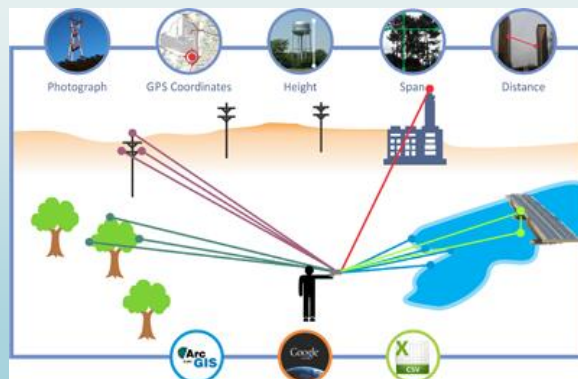

QGIS demonstration BSBI Sept 2016