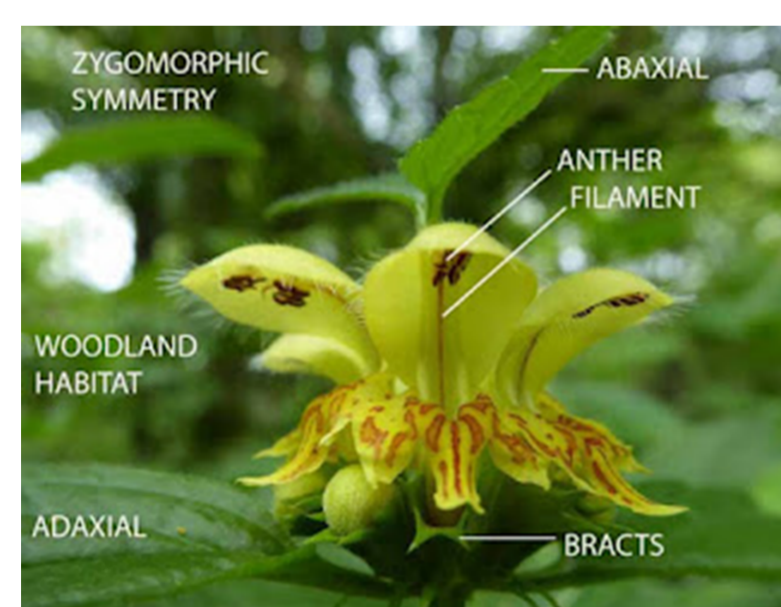

Identiplant

Plant identification course for beginners in serious botany

New partnership with TCV to deliver Identiplant in Scotland

Applications open 1 December

The course encourages students to examine common and widespread plant species throughout the growing season.

A UNIQUE ONLINE TUTOR-LED COURSE

- Learn to identify plants from Britain correctly, confidently and accurately
- Learn how to use a Flora and to follow a botanical key
- Learn the diagnostic features of our commonest plants
- Consisting of 15 units completed between Feb and Sept with a single intake annually.